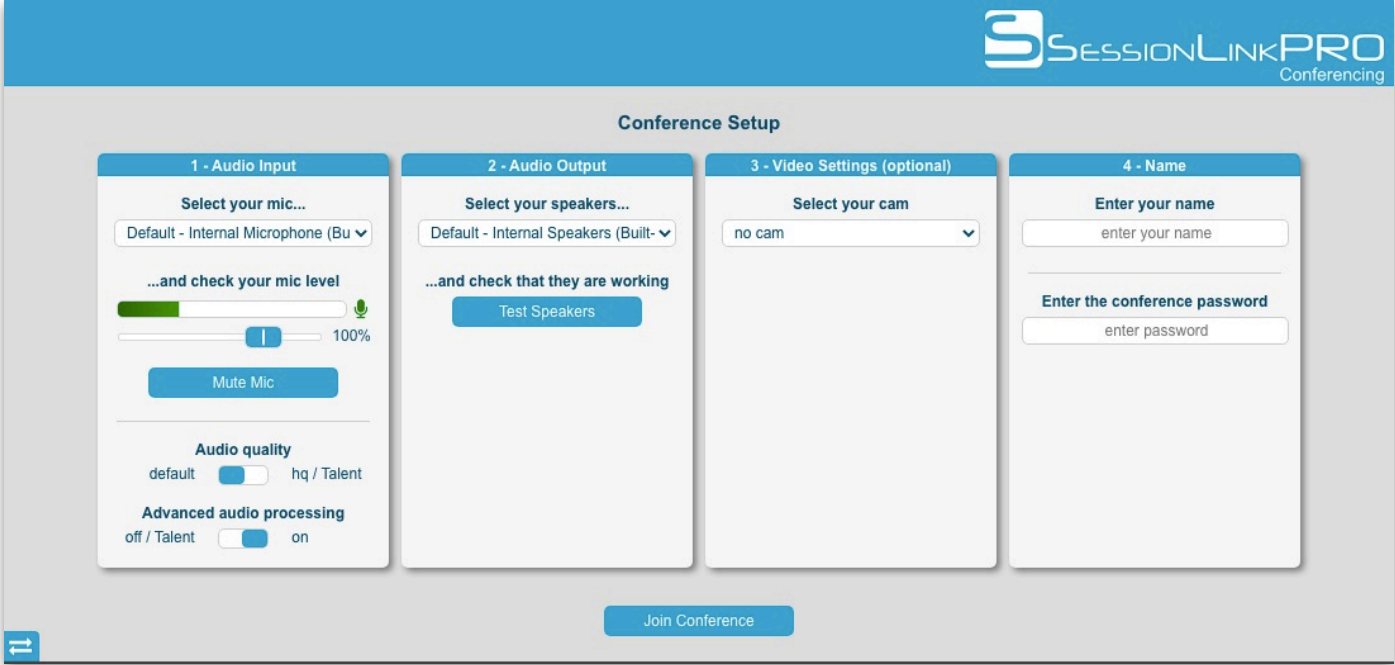

Session Link Pro Set Up

Chrome browser is required!

To join the conference, follow the steps in boxes 1 through 4.

Headphones / ear buds are recommended for the best experience.

TALENT SETTINGS

Select your audio interface
INPUT/OUTPUT in boxes #1 and #2.
Make sure to change BOTH audio
quality settings in box #1 to "Talent"